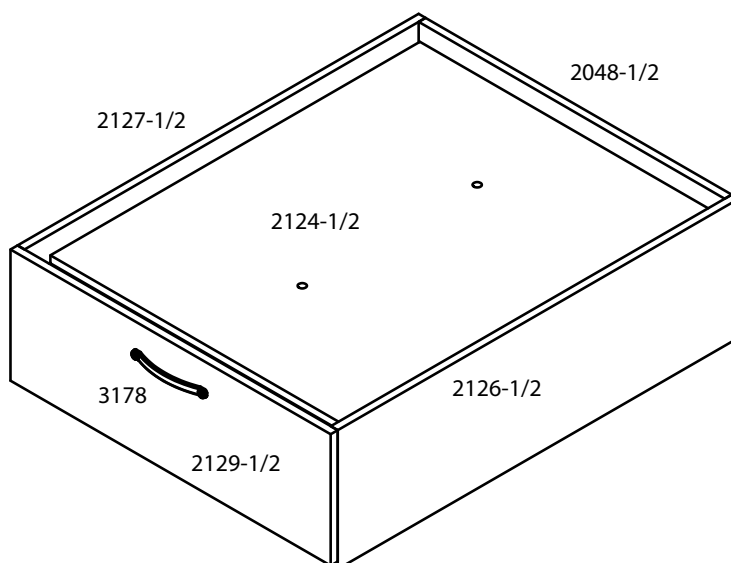

For indoor domestic use. Made in Denmark.
Date 09.20

- Sofa modul
- Sofamodul
- Sofa bed
- Module canapé

 *2 3108	 *6 3116	 *11 3111	 *8 3001	 *4 3142	 *1 3102
		 *6 3117	 *2 3109	 *2 3204	

1

2

3

4

5

Fix all 4 screw fixing housings

Turn housing in the direction of arrow

6

x2	x2	x3
Fixing house 3117	3101	Screw 3190

7

x2	x4	x2
Screw 3116	Screw 3142	Wheel 3204

8

x2	x1
Screw 3108	Handle 3178