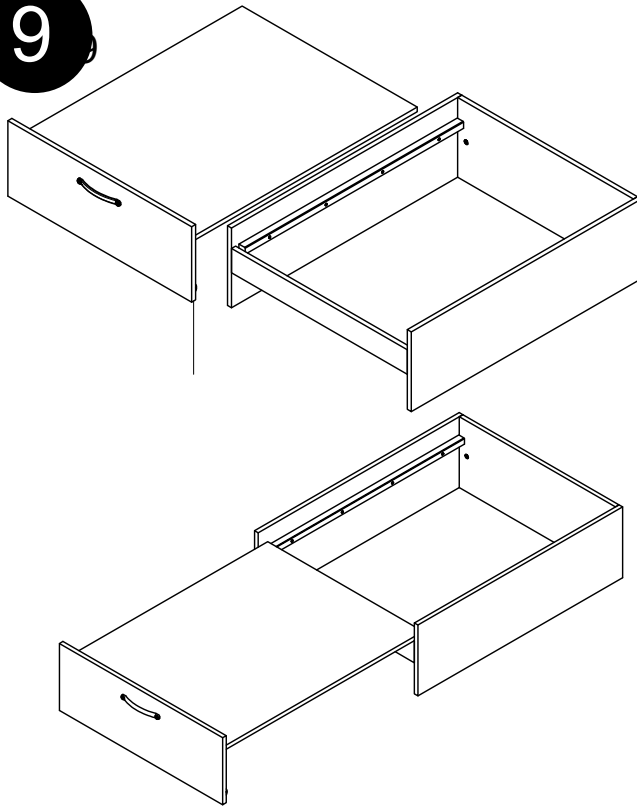

9

10

2124

DK: Råd om vedligeholdelse: Tør af med en fugtig klud. Evt. større pletter fjernes med en fugtig svamp med sæbe. Undgå opløsningsmidler. Skruer og bolte efterspændes med jævne mellemrum.

Vigtigt, bør gemmes til fremtidig brug. Læses omhyggeligt.

GB: Maintenance Instructions: Cleaning with a wet cloth, use a sponge with soap to remove obstinate dirt. Avoid solvents and dilutions. Screws and bolts should from time to time be retightened.

Important, retain for future references. Read carefully.

D: Pflegehinweis: Pflege mit einem feuchten Lappen. Für hartnäckigen Schmutz empfehlen wir einen Schwamm mit Seife. Vermeiden Sie Lösungs- und Verdünnungsmittel. Schrauben und Bolzen sollten regelmässig nachgezogen werden.

Wichtiger Hinweis, bitte sorgfältig durchlesen. Zum nachschlagen aufbewahren.

F: Maintenance: Essuyez avec un chiffon humide. Les tâches peuvent être nettoyées avec une éponge imbibée d'eau savonneuse. Il convient de toujours serrer correctement les éléments de fixation et de veiller à ce qu'ils ne se desserrent pas.

IMPORTANT — LIRE ATTENTIVEMENT — À CONSERVER POUR CONSULTATION ULTÉRIEURE.

Manis-h®

experience since 1972

Tønballevvej 13, Glud
DK-7130 Juelsminde
Tel. +45 4570 8030
Fax +45 4570 8060
manis-h.com
info@manis-h.com