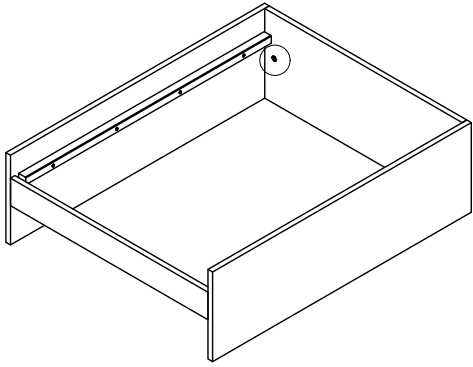

For indoor domestic use. Made in Denmark.
Date 09.20

- Sofa modul
- Sofamodul
- Sofa bed
- Module canapé

 *2 3108	 *6 3116	 *11 3111	 *8 3001	 *4 3142	 *1 3102
		 *6 3117	 *2 3109	 *2 3204	

1

2

3

4

5

Fix all 4 screw fixing housings

Turn housing in the direction of arrow

6

x2	x2	x3
Fixing house 3117	3101	Screw 3190

7

x2	x4	x2
Screw 3116	Screw 3142	Wheel 3204

8

x2	x1
Screw 3108	Handle 3178