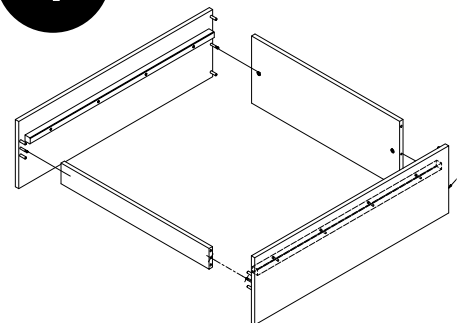

For indoor domestic use. Made in Denmark.
Date 09.20

- Sofa modul
- Sofamodul
- Sofa bed
- Module canapé

 *2 3108	 *6 3116	 *11 3111	 *8 3001	 *4 3142	 *1 3102
		 *6 3117	 *2 3109	 *2 3204	

1

2

3

4

5

Fix all 4 screw fixing housings

Turn housing in the direction of arrow

6

x2	x2	x3
Fixing house 3117	3101	Screw 3190

7

x2	x4	x2
Screw 3116	Screw 3142	Wheel 3204

8

x2	x1
Screw 3108	Handle 3178