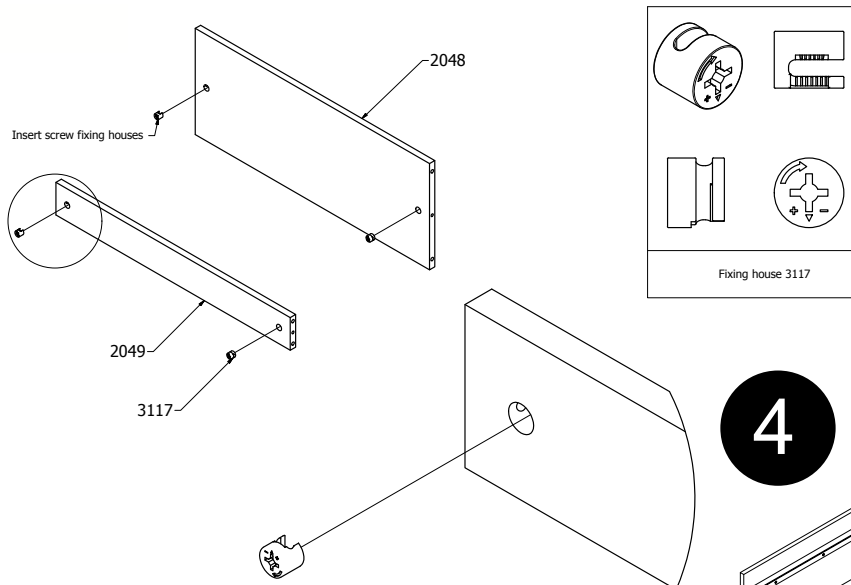

For indoor domestic use. Made in Denmark.
Date 09.20

- Sofa modul
- Sofamodul
- Sofa bed
- Module canapé

 *2 3108	 *6 3116	 *11 3111	 *8 3001	 *4 3142	 *1 3102
		 *6 3117	 *2 3109	 *2 3204	

1

2

3

4

5

Fix all 4 screw fixing housings

Turn housing in the direction of arrow

6

x2	x2	x3
Fixing house 3117	3101	Screw 3190

7

x2	x4	x2
Screw 3116	Screw 3142	Wheel 3204

8

x2	x1
Screw 3108	Handle 3178