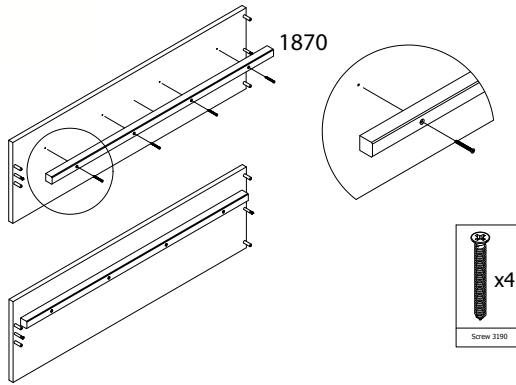

For indoor domestic use. Made in Denmark.
Date 09.20

- Sofa modul
- Sofamodul
- Sofa bed
- Module canapé

 *2 3108	 *6 3116	 *11 3111	 *8 3001	 *4 3142	 *1 3102
		 *6 3117	 *2 3109	 *2 3204	

1

2

3

4

5

Fix all 4 screw fixing housings

Turn housing in the direction of arrow

6

x2	x2	x3
Fixing house 3117	3101	Screw 3190

7

x2	x4	x2
Screw 3116	Screw 3142	Wheel 3204

8

x2	x1
Screw 3108	Handle 3178